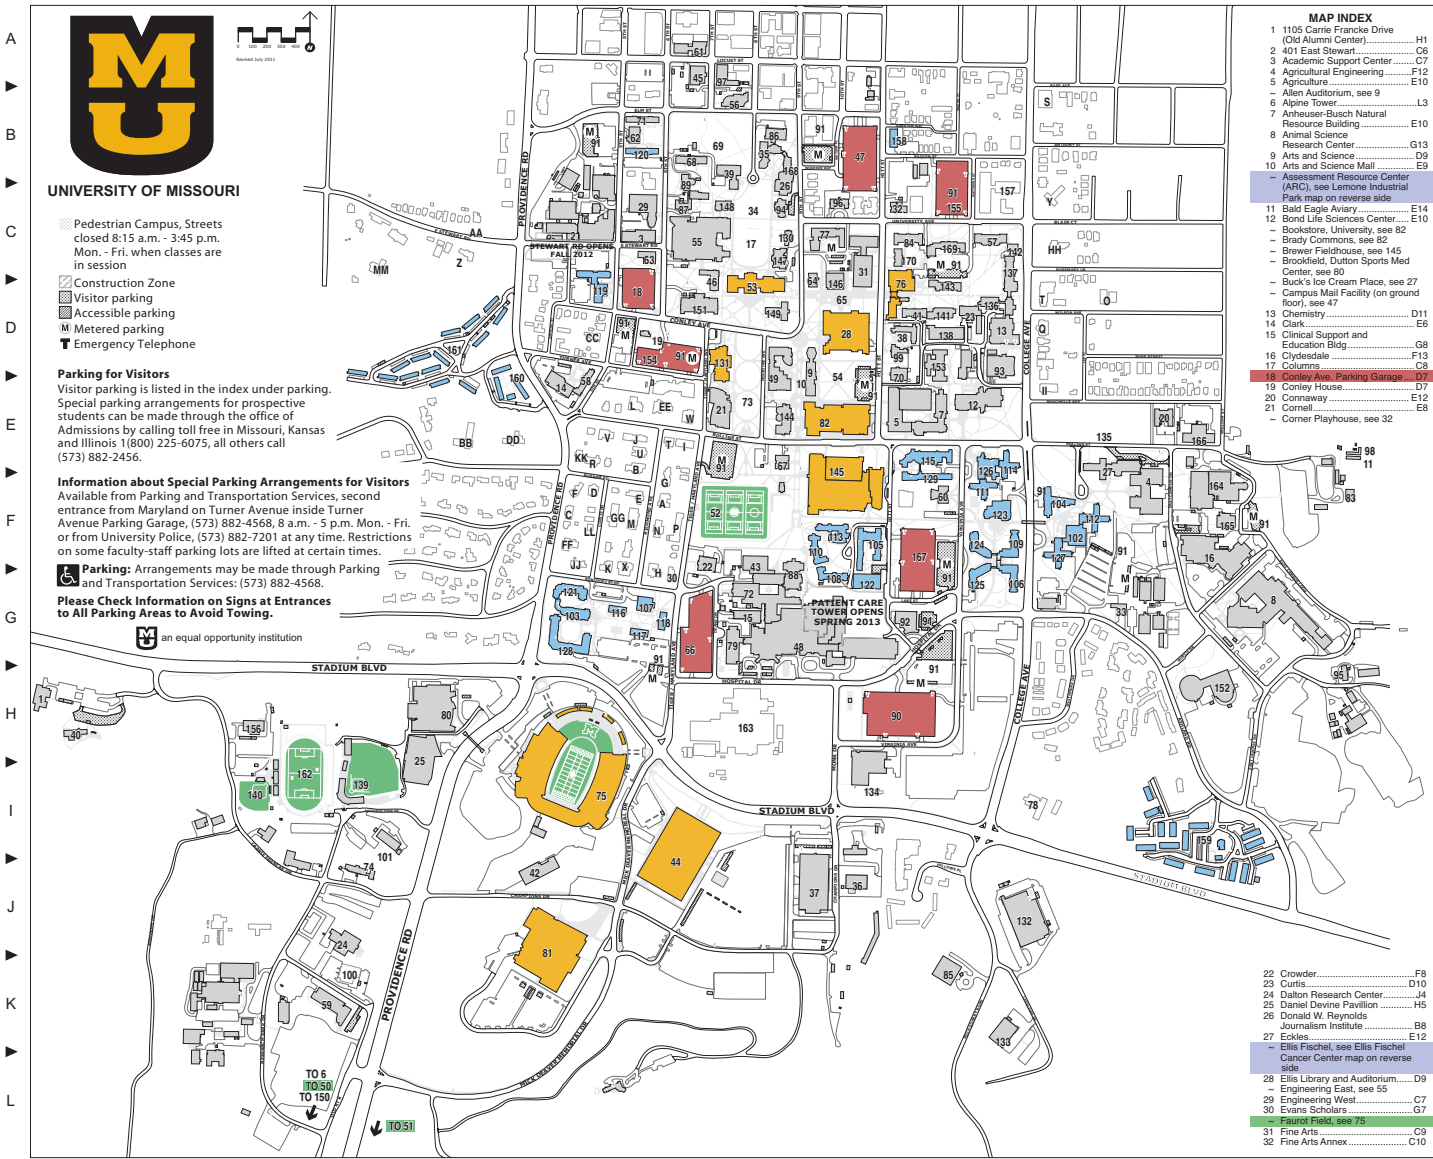

UNIVERSITY OF MISSOURI

- Legend for map symbols: Pedestrian Campus, Streets, Visitor parking, Construction Zone, Accessible parking, Metered parking, Emergency Telephone

Information about Special Parking Arrangements for Visitors: Available from Parking and Transportation Services, second entrance from Maryland on Turner Avenue inside Turner Avenue Parking Garage, (573) 882-4568, 8 a.m. - 5 p.m. Mon. - Fri. or from University Police, (573) 882-7201 at any time. Restrictions on some faculty-staff parking lots are lifted at certain times.

MAP INDEX

- Sororities and Fraternities: Note: Only Sororities and Fraternities with housing on campus are listed. Sororities: A Alpha Chi Omega F7, B Alpha Delta Pi E7, C Alpha Phi F6, D Chi Omega F6, E Delta Delta Delta F7, F Delta Gamma F9, G Gamma Phi Beta F7, H Kappa Alpha Theta E7, I Kappa Delta E7, J Kappa Kappa Gamma E7, K Phi Mu E7, L Pi Beta Phi E7, M Sigma Sigma Sigma F7, N Zeta Tau Alpha F7, Fraternities: O Acacia D12, P Alpha Epsilon Phi F7, Q Alpha Gamma Rho D11, R Alpha Gamma Sigma E8, S Beta Sigma Psi B11, T Theta Theta Pi D11, U Delta Sigma Phi E7, V Delta Tau Delta E7, W Delta Upsilon E7, X Farmhouse F7, Y Kappa Alpha Order C11, Z Kappa Sigma C5, AA Lambda Chi Alpha C5, BB Phi Delta Theta E5, CC Phi Gamma Delta D6, DD Phi Kappa Psi E5, EE Phi Kappa Theta E7, FF Phi Kappa Alpha F6, GG Phi Kappa Phi F7, HH Sigma Chi C11, II Sigma Nu E11, JJ Sigma Phi Epsilon F8, KK Sigma Pi E6, LL Sigma Tau Gamma F6, MM Tau Kappa Epsilon C4, Common Interests/Destinations: - Admissions, see 53, - Alumni Center, see 131, - Bookstore, see 82, - Campus Tours, see 53, - Cashiers, see 53, - State Historical Society of Missouri, see 28, - Financial Aid, see 53, - Graduate School, see 53, - Hearnese, see 44, - International Center, see 76, - Jesse Auditorium, see 52, - Jesse Wrench Auditorium, see 76, - Library, see 28, - Memorial Stadium, see 75, - Memorial Union, see 76, - Mizzou Arena, see 81, - MU Student Center, see 82, - Recreation Center, see 145, - Registrar, see 53, - Residential Life, see 105, - Transcripts, see 53, - Visitor Relations, see 53